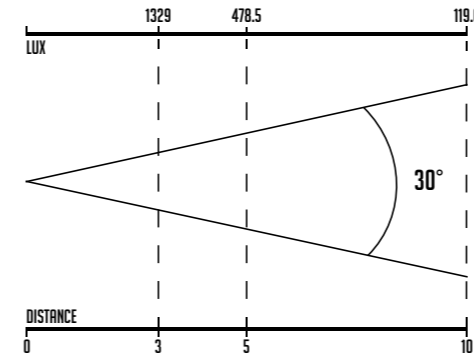

## OUTDOOR RGBWAUV LIGHTING ESSENTIAL

- UNIQUE BRACKET DESIGN
- TOURING-READY HOUSING
- RGBWAUV COLOR MIXING
- IP65 RATING
- ULTRA-SILENT
- RDM READY
- 30° BEAM ANGLE

The CLF Hera features high output and outstanding smooth RGBWAUV color mixing. Rich colors, subtle pastel tones and a very homogenous 30° beam angle are delivered by 12 high power LEDs which can be dimmed precisely by the 16bit dimming control. IP65 rating makes the Hera suitable for both in- and outdoor use.

### FACTSHEET

DMX channels	4, 5, 6, 7, 8, 11, 13, HSV, HSI
Beam angle	30°
Power supply	100 - 240 VAC
Power consumption	Max. 121 Watt
Cooling	Passive cooling
DMX connection	DMX 5p in & out (3p optional)
Dimensions	260 x 180 x 290 mm (lxwxh)
Weight	5.5 Kg
Certification	CE, RoHS
Item number	156360
Included items	Power cable, manual
IP rating	IP65
Optional accessories	Snoot, Barndoor, Flightcase & Stand