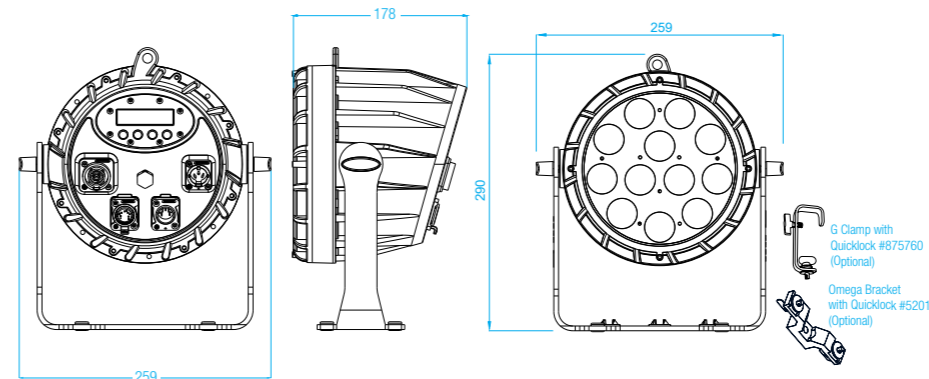

## OUTDOOR RGBWAUV LIGHTING ESSENTIAL

- UNIQUE BRACKET DESIGN
- TOURING-READY HOUSING
- RGBWAUV COLOR MIXING
- IP65 RATING
- ULTRA-SILENT
- RDM READY
- 30° BEAM ANGLE

The CLF Hera features high output and outstanding smooth RGBWAUV color mixing. Rich colors, subtle pastel tones and a very homogenous 30° beam angle are delivered by 12 high power LEDs which can be dimmed precisely by the 16bit dimming control. IP65 rating makes the Hera suitable for both in- and outdoor use.

A unique single bracket design provides both standing and hanging opportunities, all in a touring-ready aluminum housing. The LCD display offers easy access to the menu settings and manual control.

Silent operation is ensured because of the intelligent cooling system. Data and power can be connected through the IP65 5 pin locking XLR and PowerCON TRUE1 connectors.

### FACTSHEET

DMX channels	4, 5, 6, 7, 8, 11, 13, HSV, HSI
Beam angle	30°
Power supply	100 - 240 VAC
Power consumption	Max. 121 Watt
Cooling	Passive cooling
DMX connection	DMX 5p in & out (3p optional)
Dimensions	260 x 180 x 290 mm (lxwxh)
Weight	5.5 Kg
Certification	CE, RoHS
Item number	156360
Included items	Power cable, manual
IP rating	IP65
Optional accessories	Snoot, Barndoor, Flightcase & Stand