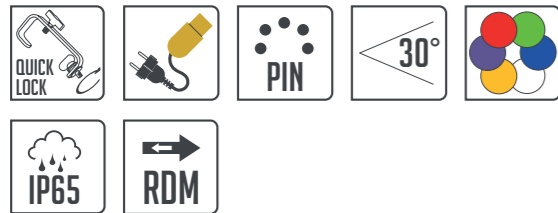

## OUTDOOR RGBWAUV LIGHTING ESSENTIAL

- UNIQUE BRACKET DESIGN
- TOURING-READY HOUSING
- RGBWAUV COLOR MIXING
- IP65 RATING
- ULTRA-SILENT
- RDM READY
- 30° BEAM ANGLE

The CLF Hera features high output and outstanding smooth RGBWAUV color mixing. Rich colors, subtle pastel tones and a very homogenous 30° beam angle are delivered by 12 high power LEDs which can be dimmed precisely by the 16bit dimming control. IP65 rating makes the Hera suitable for both in- and outdoor use.

A unique single bracket design provides both standing and hanging opportunities, all in a touring-ready aluminum housing. The LCD display offers easy access to the menu settings and manual control.

Silent operation is ensured because of the intelligent cooling system. Data and power can be connected through the IP65 5 pin locking XLR and PowerCON TRUE1 connectors.

### FACTSHEET

DMX channels	4, 5, 6, 7, 8, 11, 13, HSV, HSI
Beam angle	30°
Power supply	100 - 240 VAC
Power consumption	Max. 121 Watt
Cooling	Passive cooling
DMX connection	DMX 5p in & out (3p optional)
Dimensions	260 x 180 x 290 mm (lxwxh)
Weight	5.5 Kg
Certification	CE, RoHS
Item number	156360
Included items	Power cable, manual
IP rating	IP65
Optional accessories	Snoot, Barndoor, Flightcase & Stand